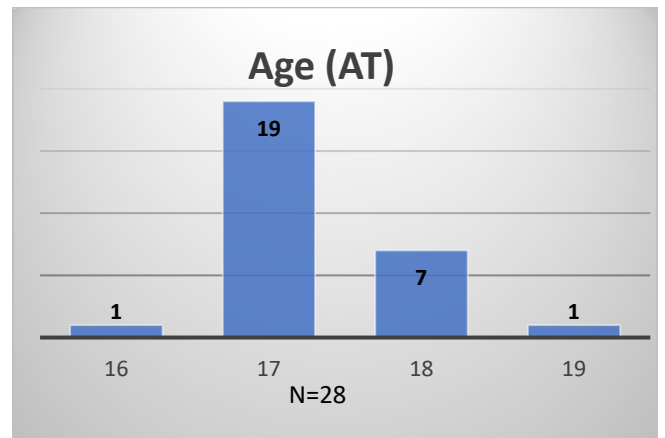

Daily Data Dashboard – December 27, 2023
Demographics for JTDC Population
Wednesday Morning Midnight Count

Total # of probation Involved youth¹: 1,332

¹ Probation Active: Any youth who is pending sentencing with an active social history, has been formally placed on probation or supervision with Cook County Juvenile Probation on the date of the report.

*Age, Gender and Race for Criminal Court population (N=1) is not represented in this report.

Daily Data Dashboard – December 27, 2023
Demographics for JTDC Population
Wednesday Morning Midnight Count