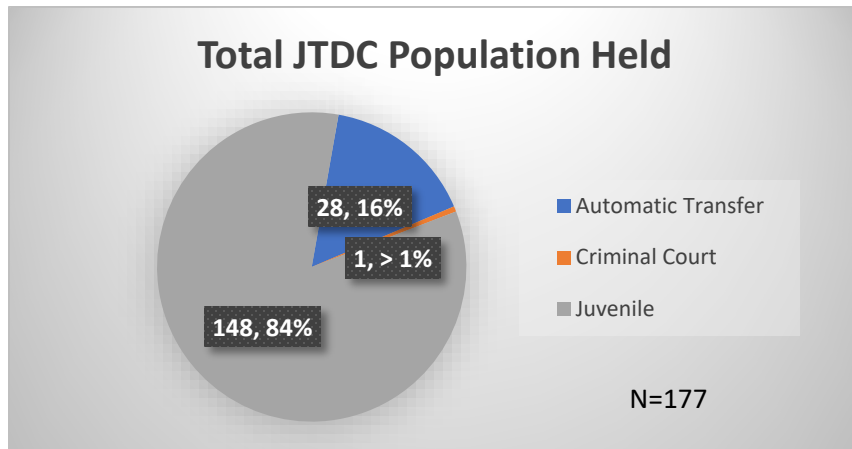

Daily Data Dashboard – December 27, 2023
Demographics for JTDC Population
Wednesday Morning Midnight Count

Total # of probation Involved youth¹: 1,332

¹ Probation Active: Any youth who is pending sentencing with an active social history, has been formally placed on probation or supervision with Cook County Juvenile Probation on the date of the report.

*Age, Gender and Race for Criminal Court population (N=1) is not represented in this report.

Daily Data Dashboard – December 27, 2023
Demographics for JTDC Population
Wednesday Morning Midnight Count