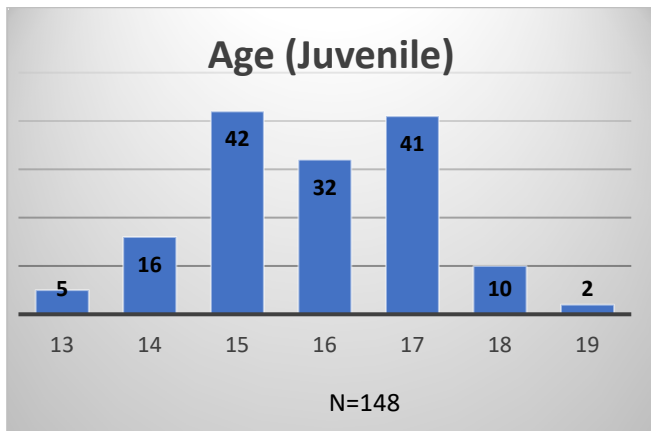

Daily Data Dashboard – December 27, 2023
Demographics for JTDC Population
Wednesday Morning Midnight Count

Total # of probation Involved youth¹: 1,332

¹ Probation Active: Any youth who is pending sentencing with an active social history, has been formally placed on probation or supervision with Cook County Juvenile Probation on the date of the report.

*Age, Gender and Race for Criminal Court population (N=1) is not represented in this report.

Daily Data Dashboard – December 27, 2023
Demographics for JTDC Population
Wednesday Morning Midnight Count