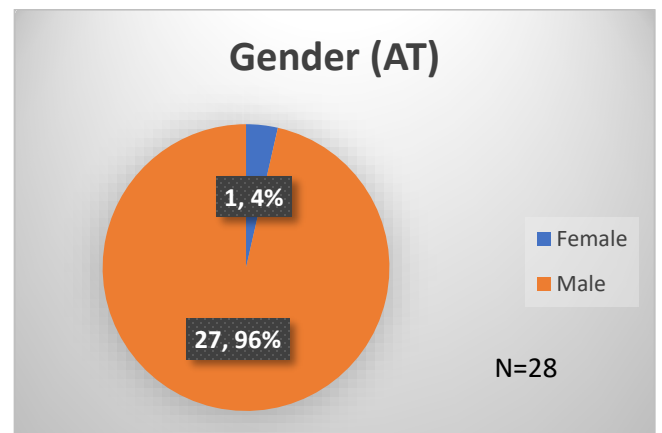

Daily Data Dashboard – December 27, 2023
Demographics for JTDC Population
Wednesday Morning Midnight Count

Total # of probation Involved youth¹: 1,332

¹ Probation Active: Any youth who is pending sentencing with an active social history, has been formally placed on probation or supervision with Cook County Juvenile Probation on the date of the report.

*Age, Gender and Race for Criminal Court population (N=1) is not represented in this report.

Daily Data Dashboard – December 27, 2023
Demographics for JTDC Population
Wednesday Morning Midnight Count