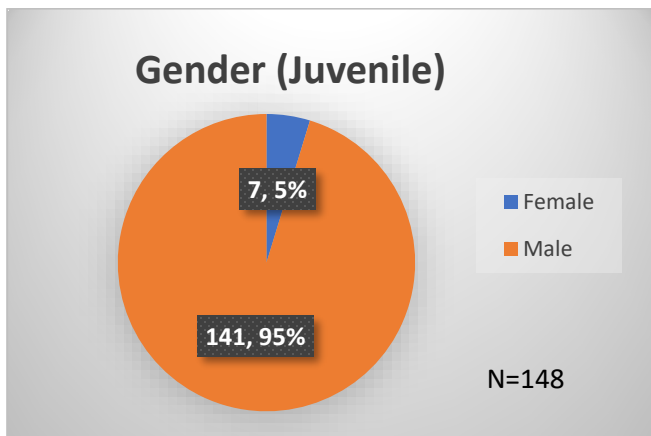

Daily Data Dashboard – December 27, 2023
Demographics for JTDC Population
Wednesday Morning Midnight Count

Total # of probation Involved youth¹: 1,332

¹ Probation Active: Any youth who is pending sentencing with an active social history, has been formally placed on probation or supervision with Cook County Juvenile Probation on the date of the report.

*Age, Gender and Race for Criminal Court population (N=1) is not represented in this report.

Daily Data Dashboard – December 27, 2023
Demographics for JTDC Population
Wednesday Morning Midnight Count